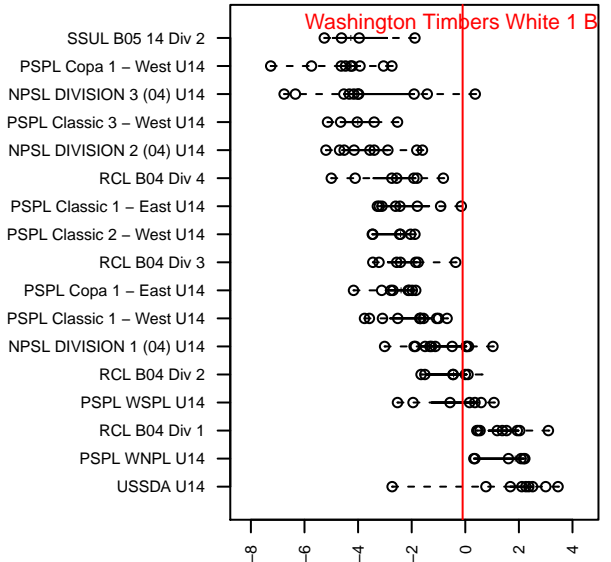

**attack and defense rating
relative to others at age
and all opponents in last 13 months**