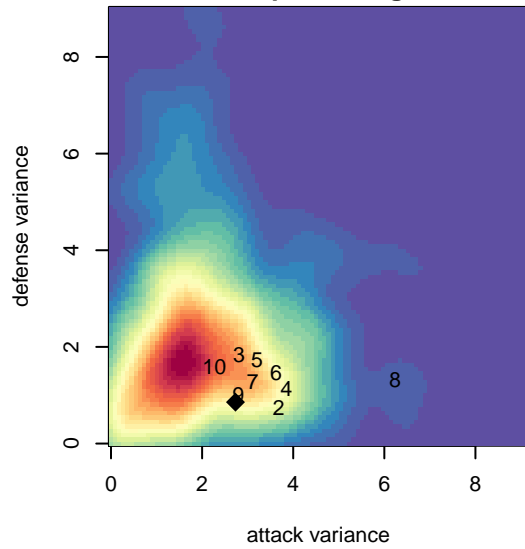

Washington Timbers White 1 B04

Washington Timbers
 Vancouver, WA
 B04 total strength=1279
 attack=5 defense=5.53
 fall league = PTT B04 Div 1 White
 spr league = Spr OYS B04 Div 1 Green

alt names used:
 WA Timbers 04B White 1
 WA Timbers 04B White 1
 WA TIMBERS B04 WHITE 1 (WA)
 WASHINGTON TIMBERS FC 04B WHITE 1
 WA Timbers 04B White 1

Venues played:
 2016 Spr OYS B04 Division 1 Green
 2016 OYS Presidents Cup B04
 2017 Oswego Nike Cup Silver U14
 2017 Summer Slam Gold
 2017 PTT B04 Division 1 White
 2017 OYS PTT Presidents Cup B04
 2017 Spr OYS B04 Division 1 Green

Washington Timbers White 1 B04
 Dots are actual minus expected GF (blue circles) and GA (red triangles).
 Blue line is smoothed change in attack strength. Red is smoothed change in defense strength.

**attack and defense variance (black dot)
relative to other teams
and top 10 in region**