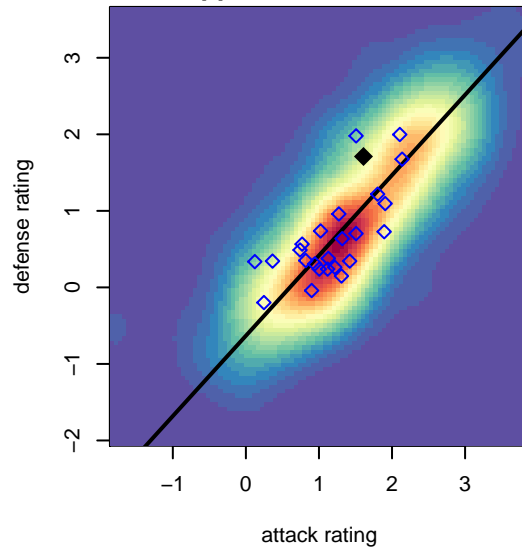

**attack and defense rating
relative to others at age
and all opponents in last 13 months**