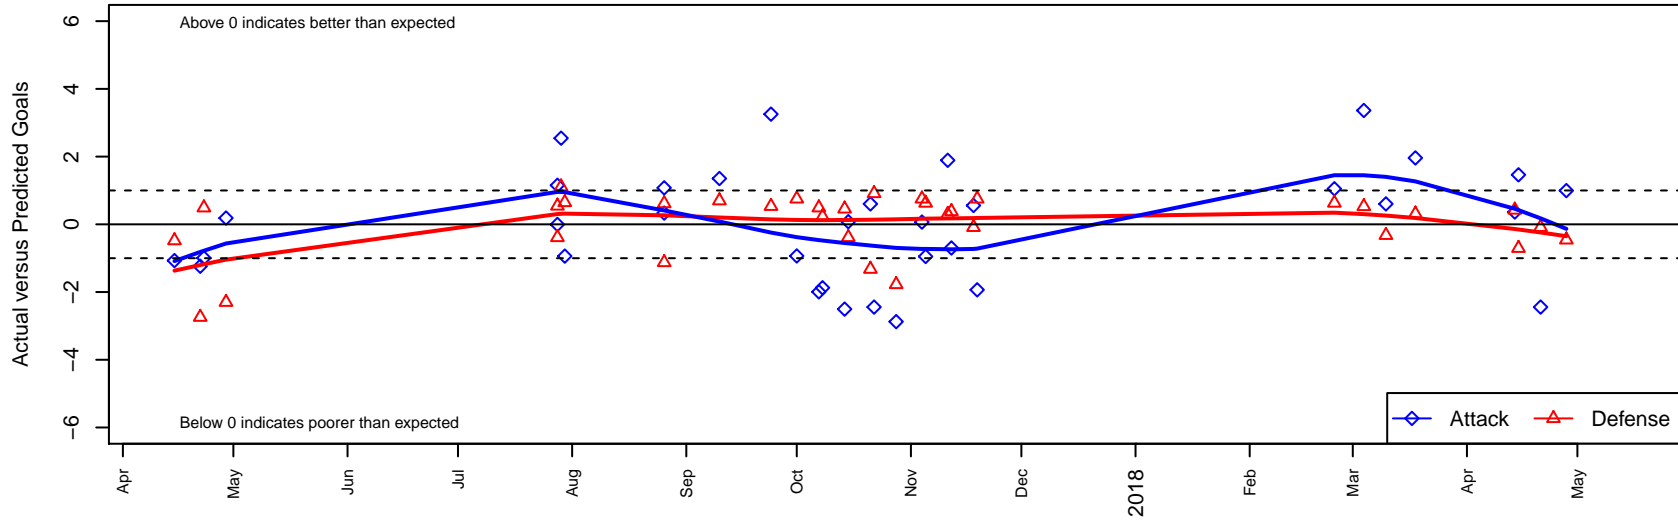

Washington Timbers White 1 B04

Washington Timbers
 Vancouver, WA
 B04 total strength=1279
 attack=5 defense=5.53
 fall league = PTT B04 Div 1 White
 spr league = Spr OYS B04 Div 1 Green

alt names used:
 WA Timbers 04B White 1
 WA Timbers 04B White 1
 WA TIMBERS B04 WHITE 1 (WA)
 WASHINGTON TIMBERS FC 04B WHITE 1
 WA Timbers 04B White 1

Venues played:
 2016 Spr OYS B04 Division 1 Green
 2016 OYS Presidents Cup B04
 2017 Oswego Nike Cup Silver U14
 2017 Summer Slam Gold
 2017 PTT B04 Division 1 White
 2017 OYS PTT Presidents Cup B04
 2017 Spr OYS B04 Division 1 Green

Washington Timbers White 1 B04
 Dots are actual minus expected GF (blue circles) and GA (red triangles).
 Blue line is smoothed change in attack strength. Red is smoothed change in defense strength.

**attack and defense variance (black dot)
relative to other teams
and top 10 in region**